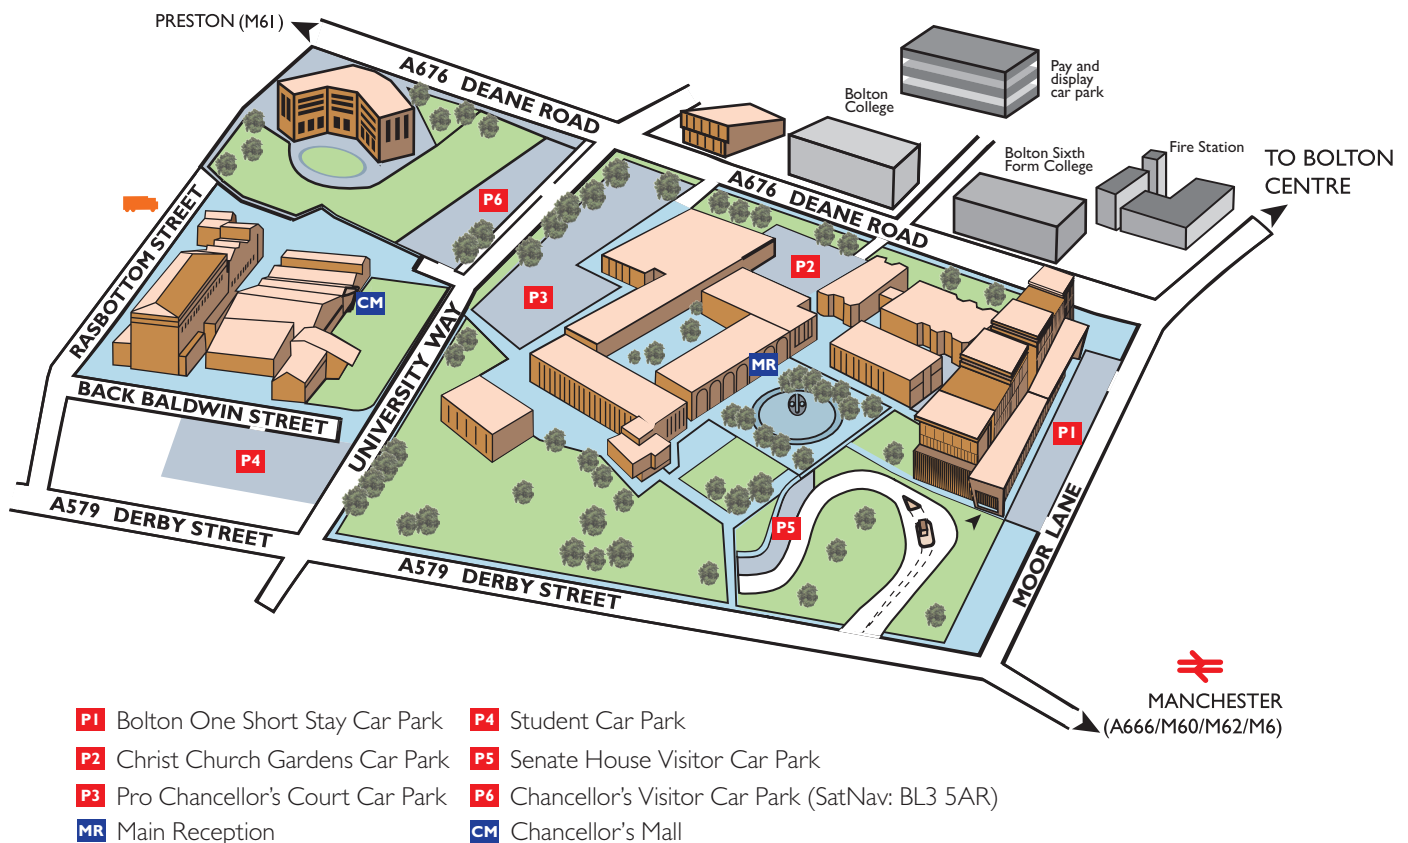

Directions

From the North (A666 Southbound)

From the A666 southbound, exit and follow signs for Town Centre South (A579). At the end of the exit slip road turn right onto Lower Bridgeman Street (A579, following signs for University, Deane Campus). On this road, please ensure you are in the middle lane. You will reach a T-junction where you want to follow the road to the right, following signs for A579. Almost immediately you will come to the next set of lights, keep and turn left onto Trinity Street, again, following signs for A579. Follow this road (past the train station on your right at the first set of lights, then Morrisons on right and Sainsburys on left at 2nd set of lights). You will see the edge of campus as you travel along Trinity Street which turns into Derby Street (A579). You will approach a major junction at the edge of campus, where you will see Aldi on your left and Bolton One on your right. 10-20 metres after the junction, on the right hand side, you will see **P5 Senate House Visitors Carpark**. For **P6 Chancellor's Visitor Car Park** you must continue to the next set of traffic lights (McDonalds on the left) and turn right onto University Way. At the pedestrian crossing, turn left and go straight over the roundabout and enter the gated carpark on the right hand side.